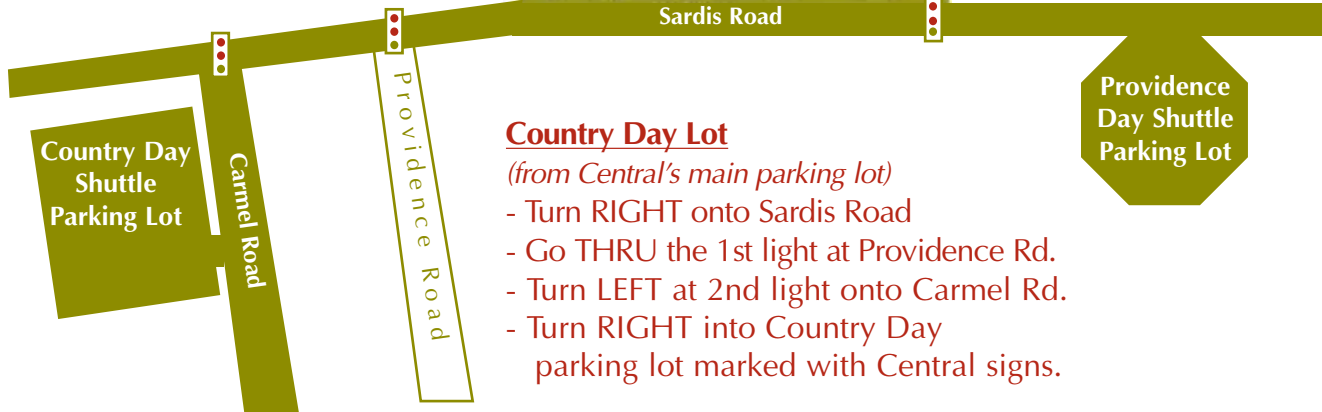

Campus Map

- A - Sanctuary
- B - Welcome Center
- C - Discipleship Center
(DC)
- D - Kids Central
Ages 1st - 5th grade
- E - Family Life Center
(FLC)
- F - Nursery & Preschool
Ages 6 wks - Kindergarten
- G - The Passage
Jr. /Sr. High Students
- H - Life Care Center
- I - Administrative Offices
- J - Jail & Prison Ministries

Additional Parking

We have additional parking available each Sunday morning at Providence Day and Country Day School. ***Shuttles run continuously to pick you up and drop you off in front of the sanctuary.***

Providence Day Lot

(from Central's main parking lot)

- Turn LEFT onto Sardis Road
- Go THRU the light at Randolph
- Turn RIGHT into Providence Day parking lot marked with Central signs.

Country Day Lot

(from Central's main parking lot)

- Turn RIGHT onto Sardis Road
- Go THRU the 1st light at Providence Rd.
- Turn LEFT at 2nd light onto Carmel Rd.
- Turn RIGHT into Country Day parking lot marked with Central signs.